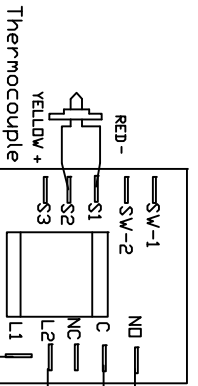

EXC30FH

208-VOLT, 3-PHASE,
CONE 10 DR 2400 F.

FIREMATE SPEED
CONTROL SWITCH
INF2400 9538

electrical panel
RIGHT SIDE OF KILN

FCC98H-888-3PH-LV/1V6
6/2007

LV MODEL HIGH LIMIT CONTROL

NOTE: ALL WIRE IS
#14 SF2 UNLESS
OTHERWISE NOTED

208-Volt,
3-Phase Input