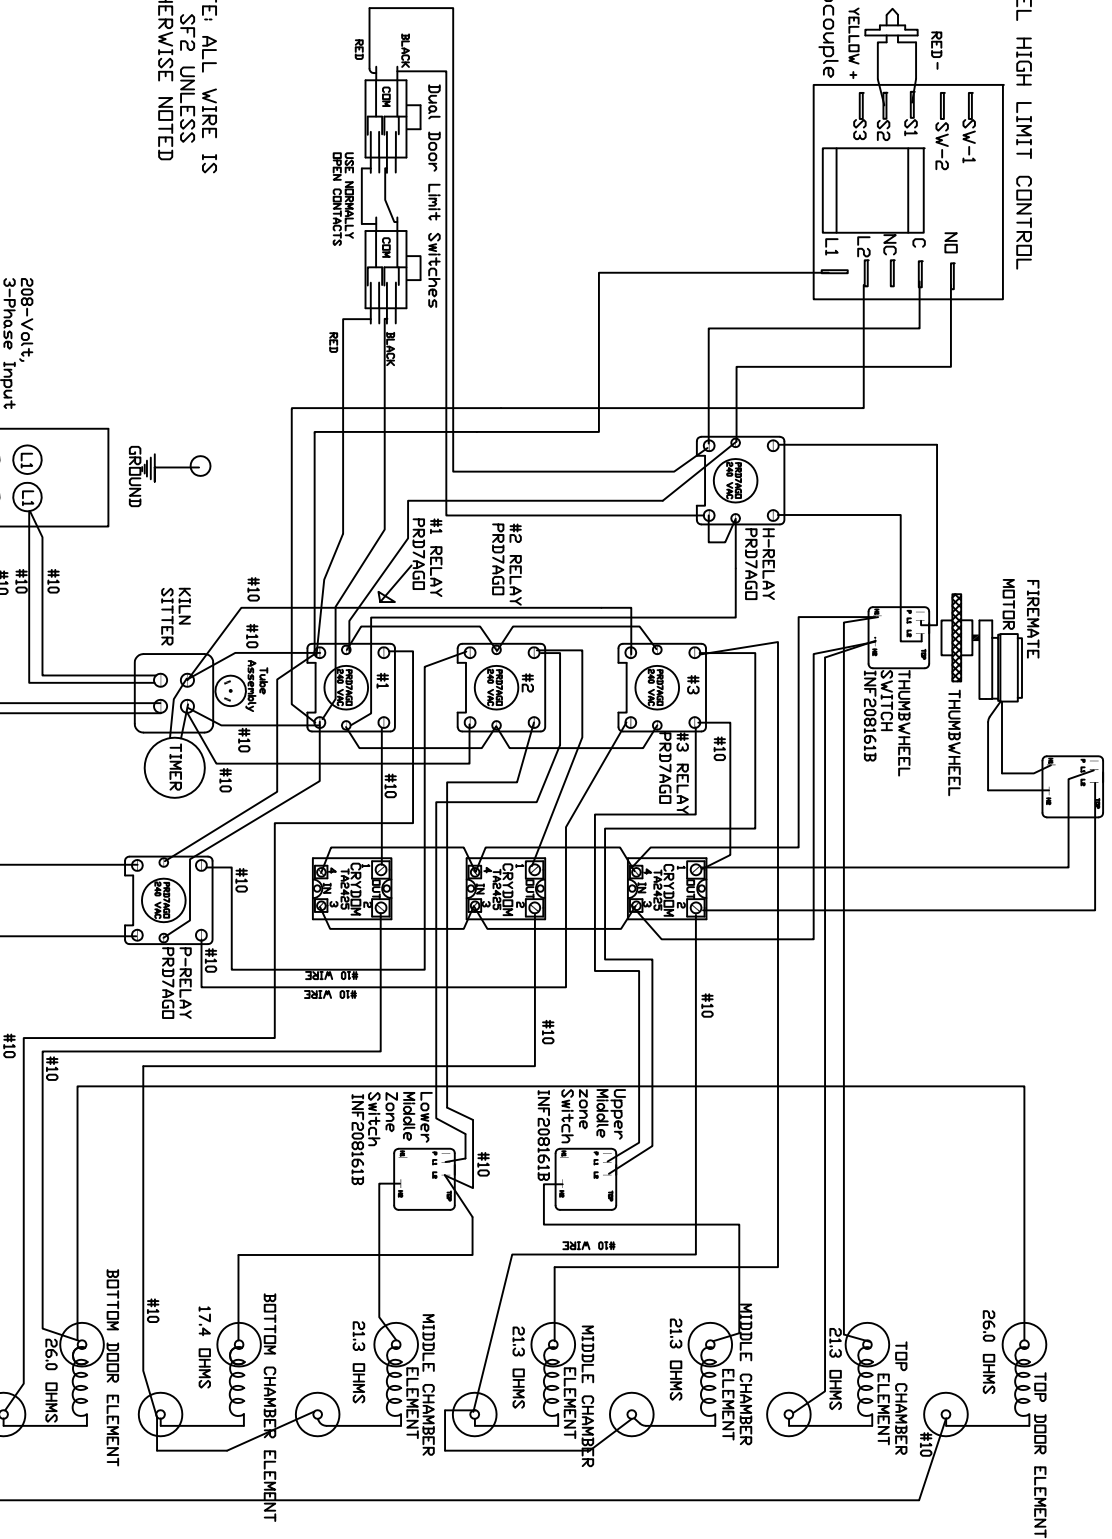

EXC30FH

208-VOLT, 3-PHASE,
CONE 10 DR 2400 F.

FIREMATE SPEED
CONTROL SWITCH
INF2400 9538

electrical panel
RIGHT SIDE OF KILN

FCC98H-888-3PH-LV/1V6
6/2007

LV MODEL HIGH LIMIT CONTROL

NOTE: ALL WIRE IS
#14 SF2 UNLESS
OTHERWISE NOTED

208-Volt,
3-Phase Input